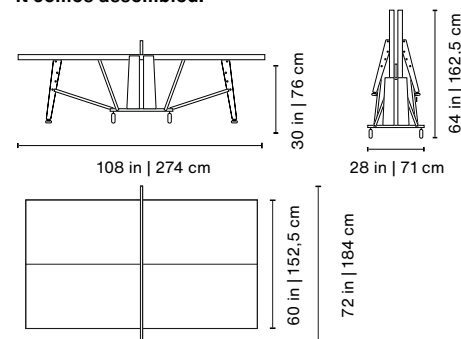

Top: HPL (white or black).

Legs: Iroko wood.

Net: Coated polyester fabric.

Includes

Net.

Paddles set (2 units).

Balls set (6 units).

It comes assembled.

Product weight • Peso del producto 286.6 lb | 130 kg

68x32x73 in | 172,7x81,3x185,4 cm
330.7 lb | 150 kg

Head Office & Showroom

C. Còrsega, 365
08037, Barcelona
Spain
Phone: +34 936589503
E-mail: info@rs-barcelona.com